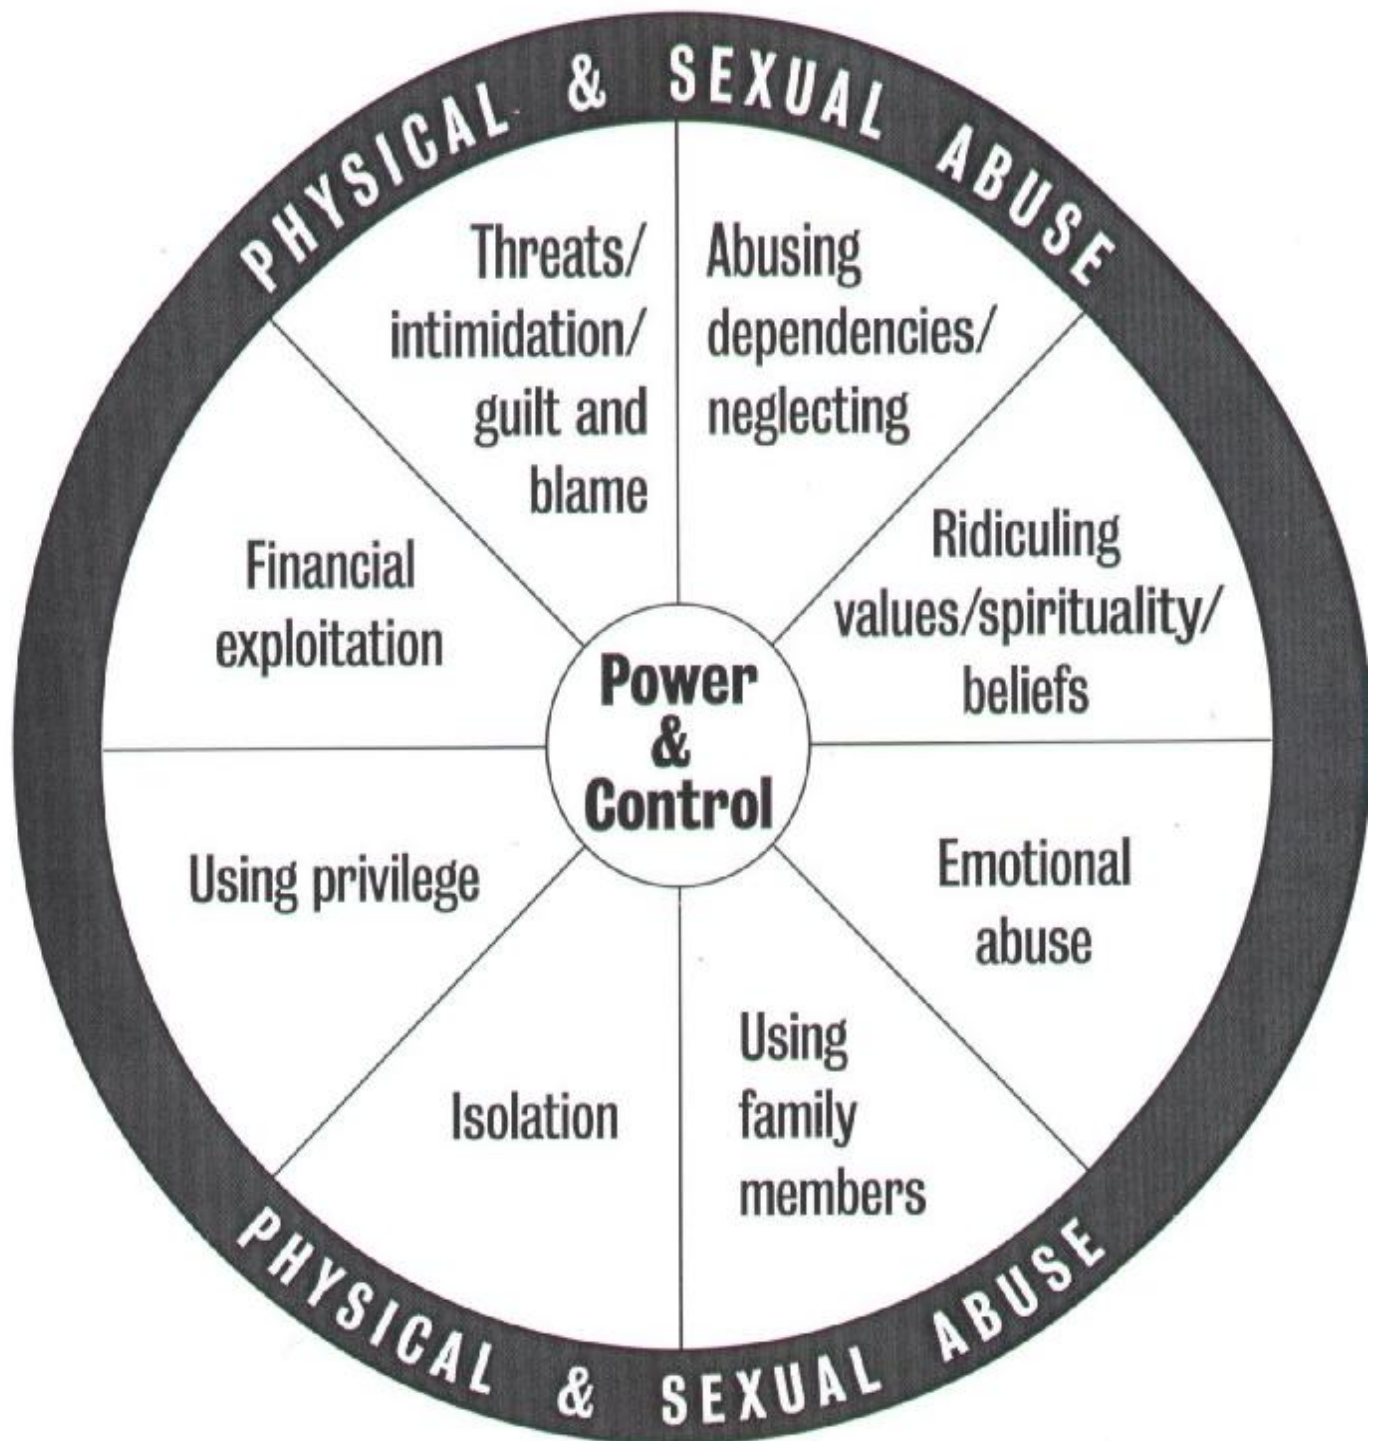

Power and Control Wheel for Older Battered Women and Abuse in Later Life

This diagram is based on the Power and Control/Equality wheels developed by the Domestic Violence Intervention Project, Duluth, MN